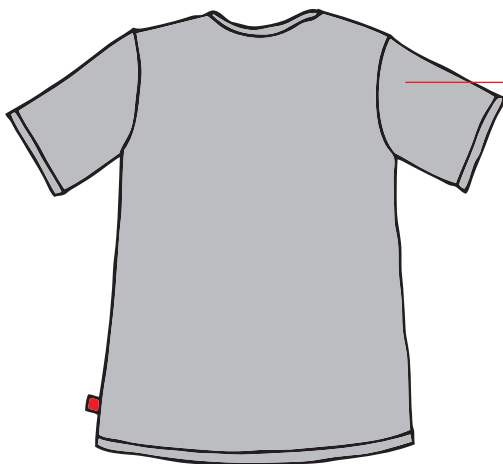

Technical info

RESPIRO[®]
ADRENALIN & OUTDOOR WEAR

Figure

front

Product: **MONO**

Sex: **MAN**

Woven label

Woven label

back

Classic sleeves

Measurement table (cm)

	S	M	L	XL	XXL
Collar width	17	17,5	17,5	18	19
Shoulder width	15	17,5	19,5	20	20
Armhole straight	24	24,5	25,5	27	28
Chest width	49	51	54	57	60
Waist width	---	---	---	---	---
Hip width	49	51	54	57	60
Sleeve length	23	23	23,5	23,5	25
Sleeve opening	20	21	22	23	24
Center back length	64	65	67	69	71
Total length	68	69	71	73	75