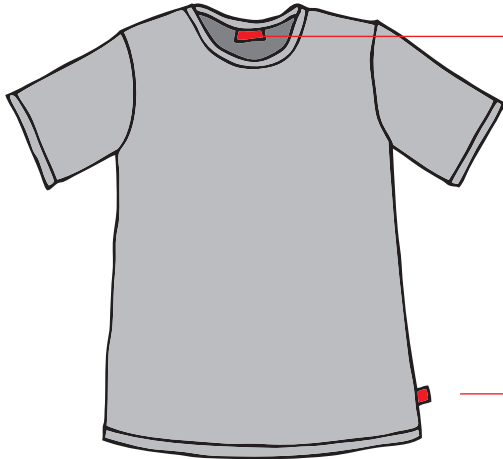

Technical info

RESPIRO[®]
ADRENALIN & OUTDOOR WEAR

Figure

front

Product: **MONO**

Sex: **MAN**

Woven label

Woven label

back

Classic sleeves

Measurement table (cm)

	S	M	L	XL	XXL
Collar width	17	17,5	17,5	18	19
Shoulder width	15	17,5	19,5	20	20
Armhole straight	24	24,5	25,5	27	28
Chest width	49	51	54	57	60
Waist width	---	---	---	---	---
Hip width	49	51	54	57	60
Sleeve length	23	23	23,5	23,5	25
Sleeve opening	20	21	22	23	24
Center back length	64	65	67	69	71
Total length	68	69	71	73	75